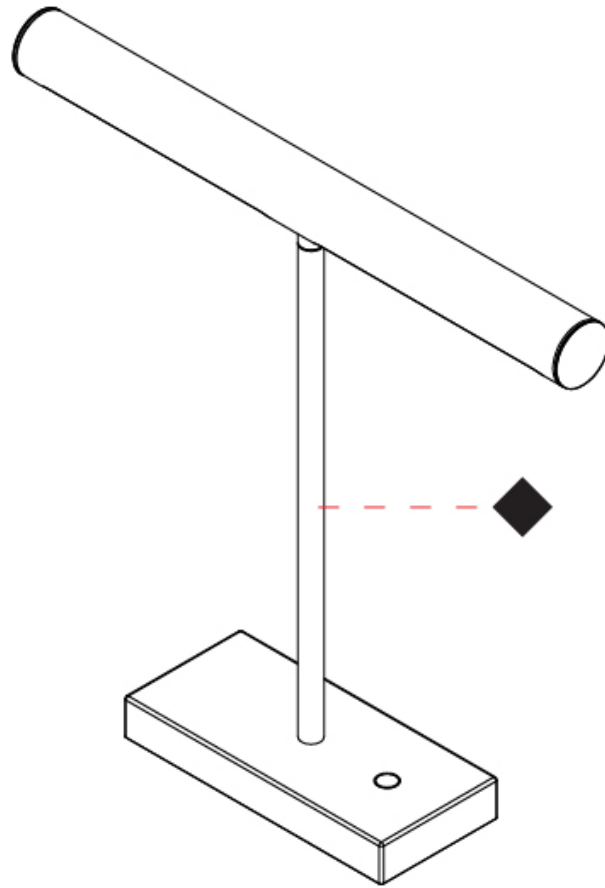

D204004-

PROJECT

TYPE

SPECIFIER

QUANTITY

DATE

D